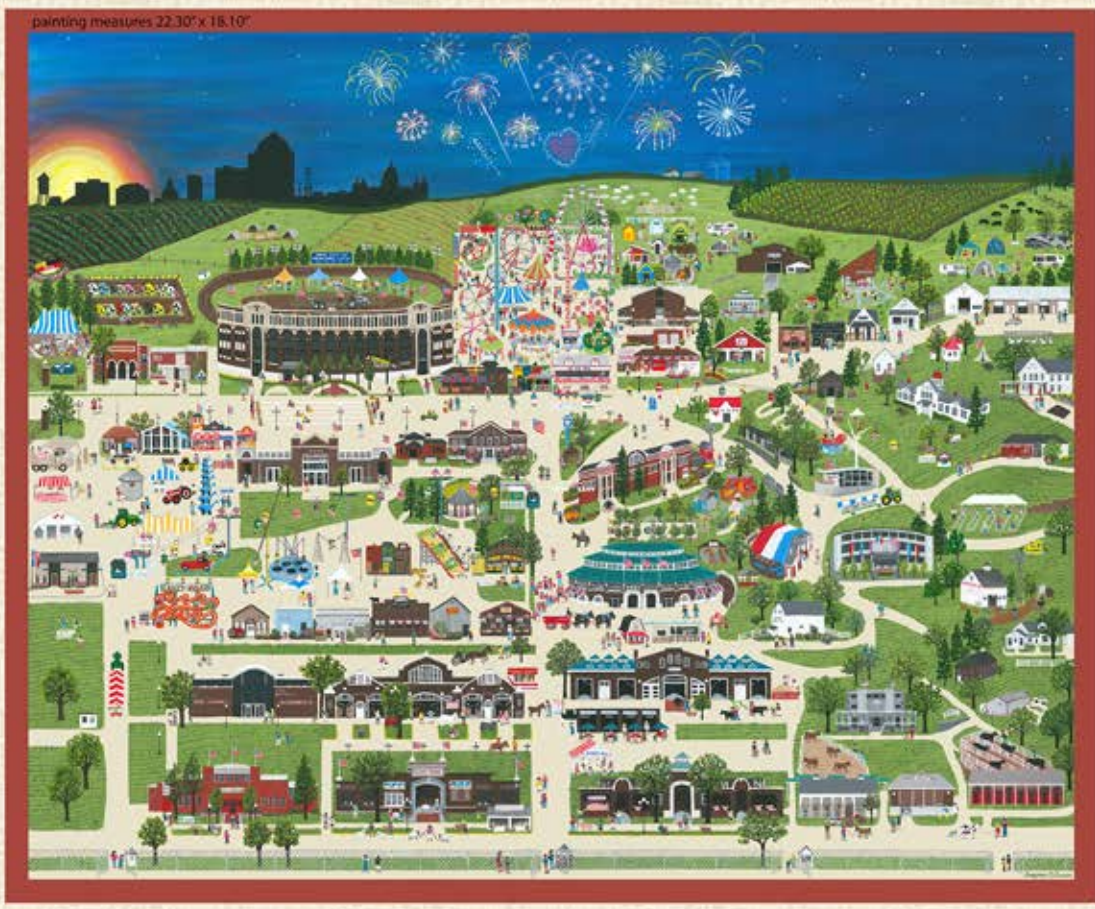

# IOWA STATE FAIR

*All State Shop Hop 2023*

# ALL IOWA SHOP HOP 2023

## Coordinate Swatches

MAS513-NBB

MAS609-GS

MAS8119-A3

MAS513-R9

MAS610-N

MAS513-GG3

MAS513-E5

# IOWA STATE FAIR

can be sewn finished size as 24" x 20"

painting measures 22.30" x 18.10"

can be sewn finished size as (all 6) 24" x 16"

individual blocks can finish at 6" or 7"

this measures 22" x 1.5"

\*note: finished panel size may vary slightly due to finishing process