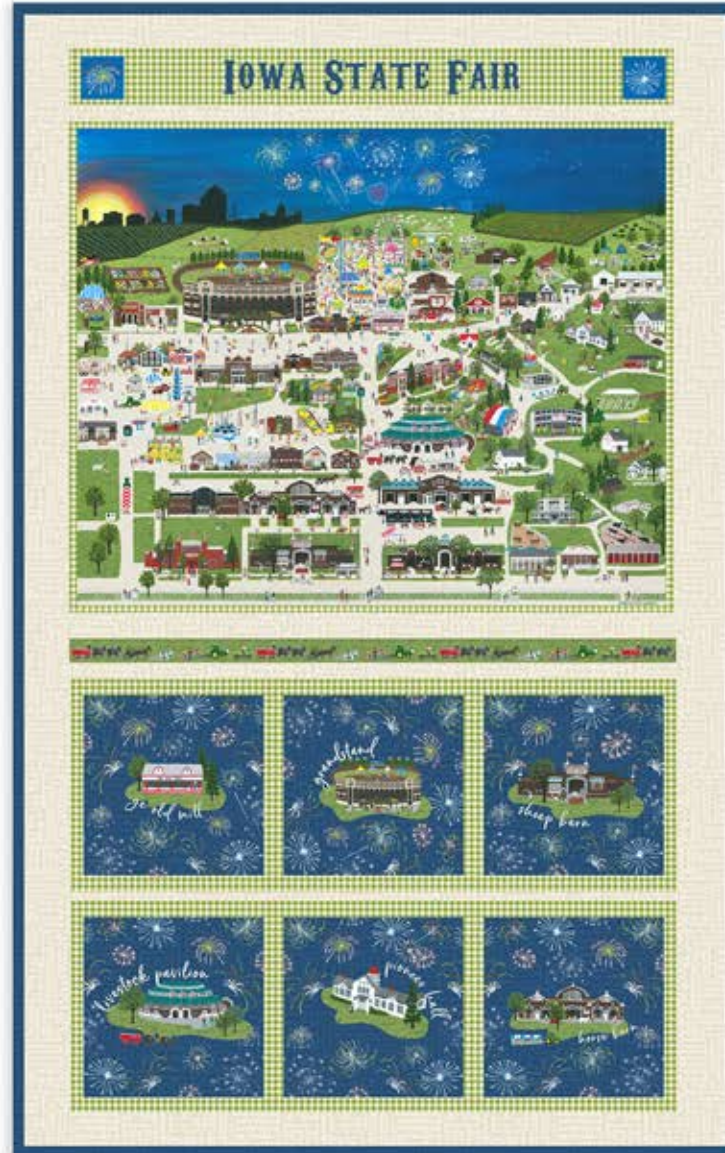

# IOWA STATE FAIR

*All State Shop Hop 2023*

# ALL IOWA SHOP HOP 2023

## Coordinate Swatches

MAS513-NBB

MAS609-GS

MAS8119-A3

MAS513-R9

MAS610-N

MAS513-GG3

MAS513-E5

# IOWA STATE FAIR

can be sewn finished size as 24" x 20"

painting measures 22.30" x 18.10"

can be sewn finished size as (all 6) 24" x 16"

individual blocks can finish at 6" or 7"

this measures 22" x 1.5"

\*note: finished panel size may vary slightly due to finishing process